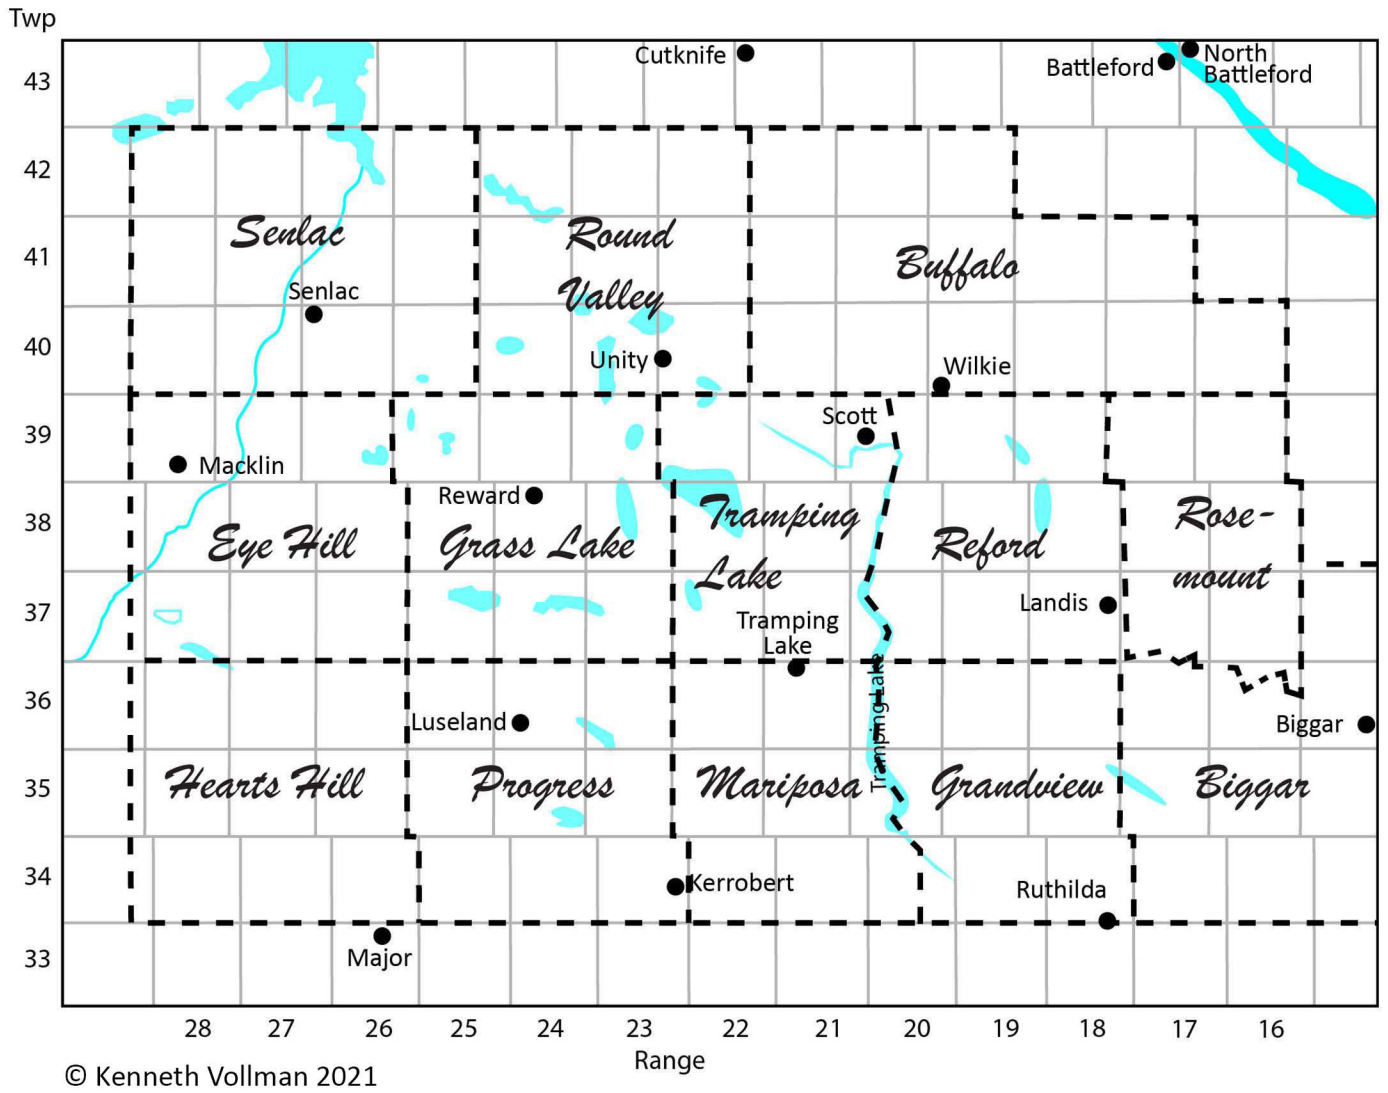

**Map 1: Location of St. Joseph's Colony in Relation to Other GFR Colonies**

© Kenneth Vollman, 2021; adapted from Stumpp & Heimann

**Map 2: St. Joseph's Colony (shaded area)**

Twp

----- Railways, circa 1920  
 ⊗ First German Catholic homesteaders arrive, 12 May 1905

### Map 3: Location of Homestead Clusters

Note: Each dot on the map represents one of the 781 homesteads.

Map 4: Names of Municipalities in St. Joseph's Colony

# Map 5: Villages the St. Joseph's Colony Homesteaders Came From Shown by German Colony

**Map 6: Villages the St. Joseph's Colony Homesteaders Came From Shown by Russian Administrative Districts (Gubernia)**