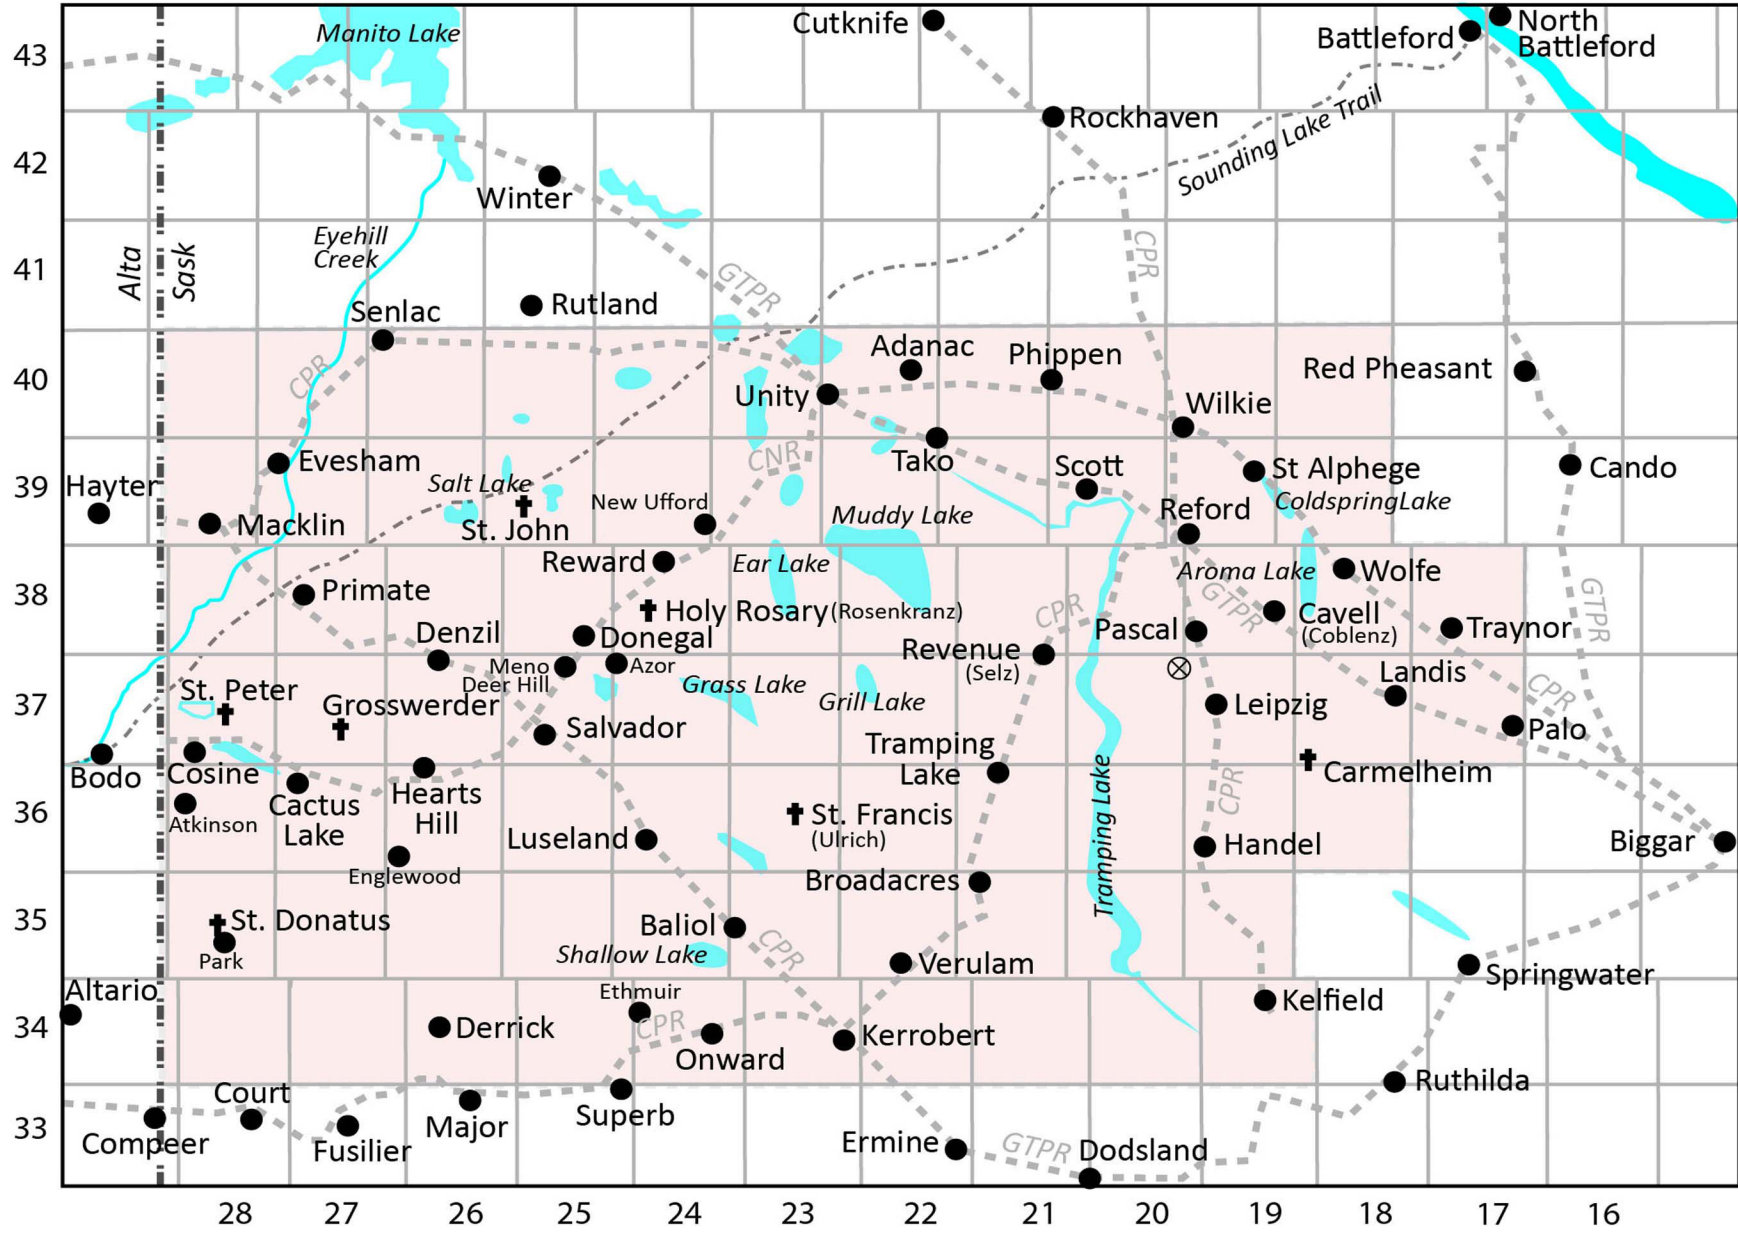

**Map 1: Location of St. Joseph's Colony in Relation to Other GFR Colonies**

© Kenneth Vollman, 2021; adapted from Stumpp & Heimann

**Map 2: St. Joseph's Colony (shaded area)**

Twp

----- Railways, circa 1920  
 ⊗ First German Catholic homesteaders arrive, 12 May 1905

### Map 3: Location of Homestead Clusters

Note: Each dot on the map represents one of the 781 homesteads.

Map 4: Names of Municipalities in St. Joseph's Colony

# Map 5: Villages the St. Joseph's Colony Homesteaders Came From Shown by German Colony

**Map 6: Villages the St. Joseph's Colony Homesteaders Came From Shown by Russian Administrative Districts (Gubernia)**