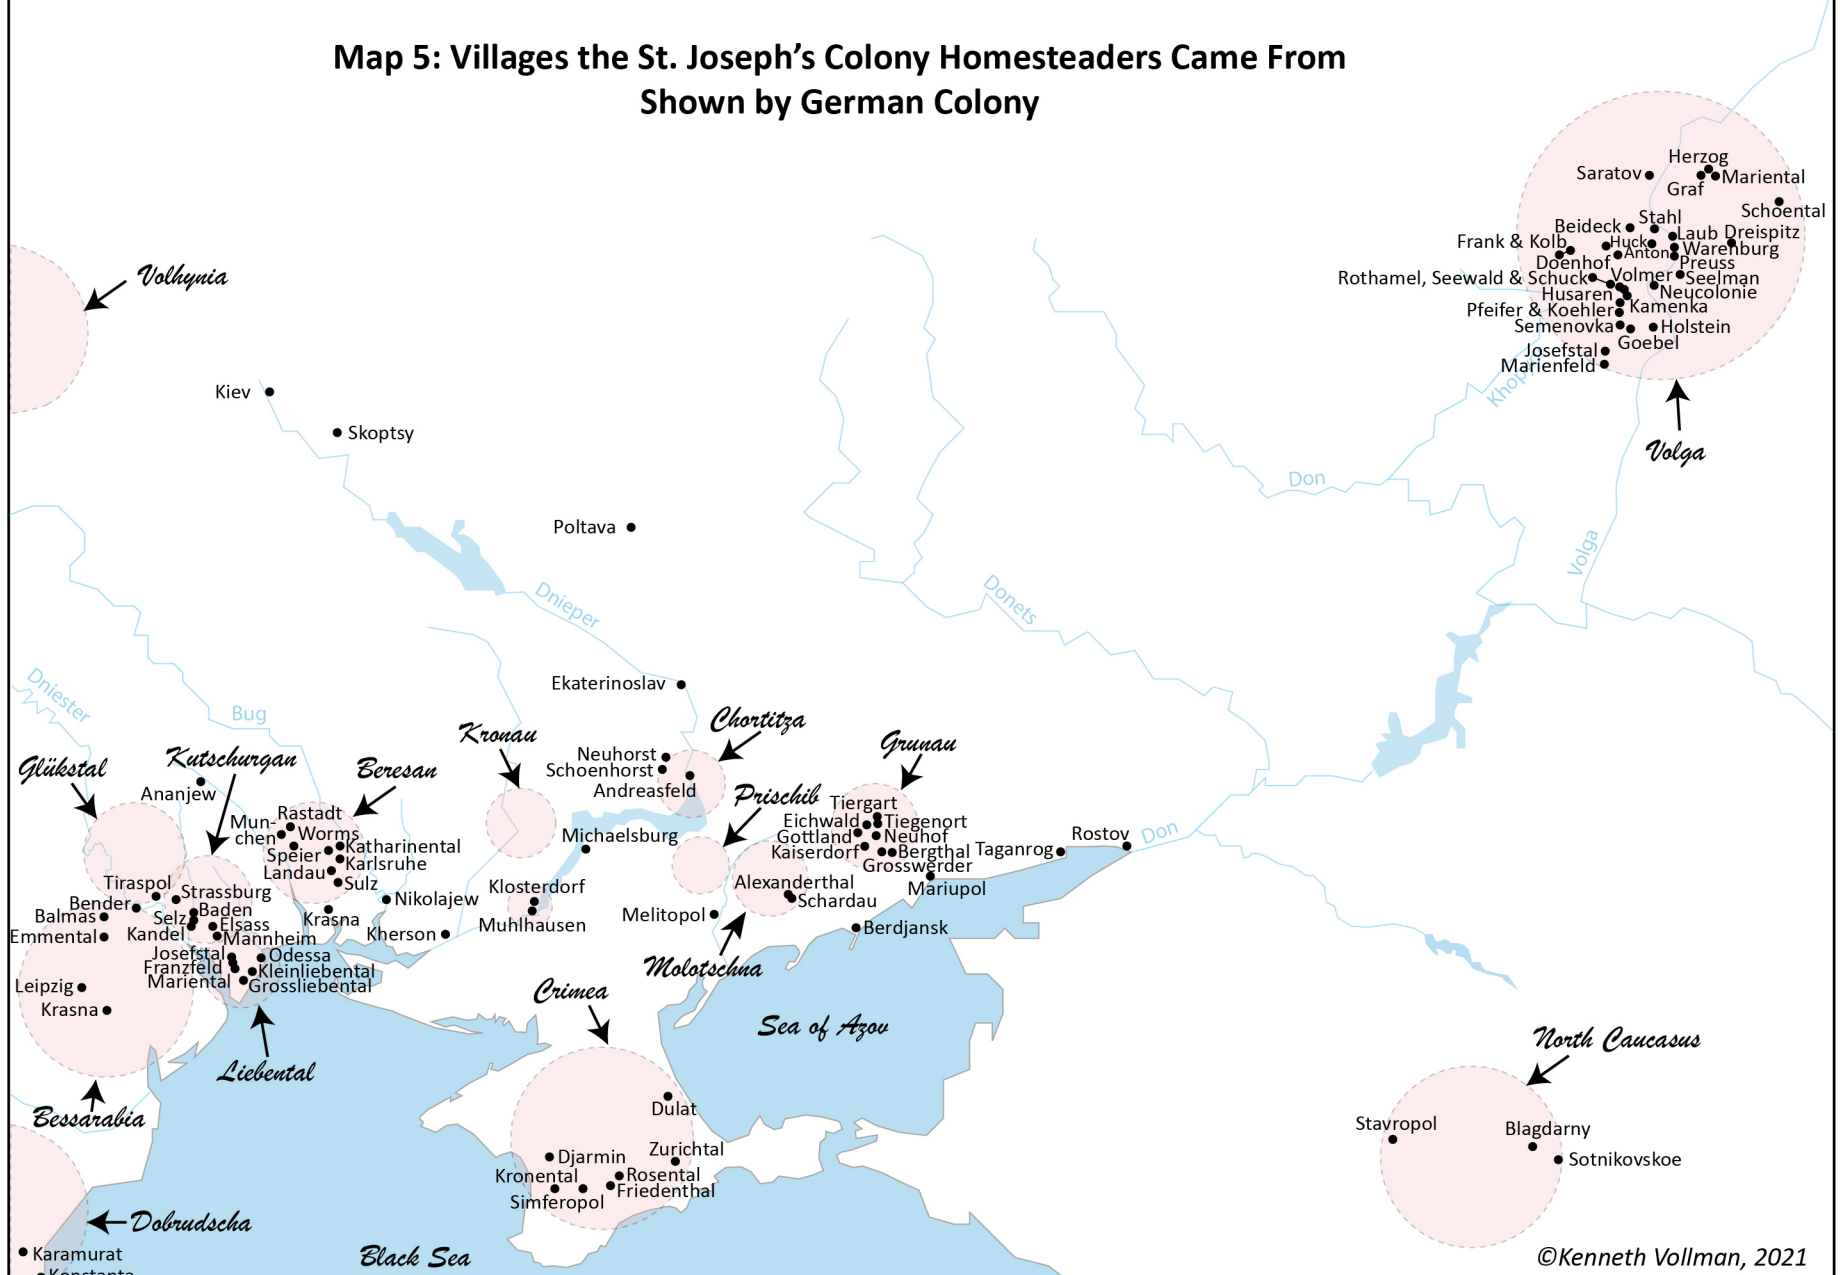

**Map 1: Location of St. Joseph's Colony in Relation to Other GFR Colonies**

© Kenneth Vollman, 2021; adapted from Stumpp & Heimann

**Map 2: St. Joseph's Colony (shaded area)**

Twp

----- Railways, circa 1920  
 ⊗ First German Catholic homesteaders arrive, 12 May 1905

### Map 3: Location of Homestead Clusters

Note: Each dot on the map represents one of the 781 homesteads.

Map 4: Names of Municipalities in St. Joseph's Colony

# Map 5: Villages the St. Joseph's Colony Homesteaders Came From Shown by German Colony

**Map 6: Villages the St. Joseph's Colony Homesteaders Came From Shown by Russian Administrative Districts (Gubernia)**